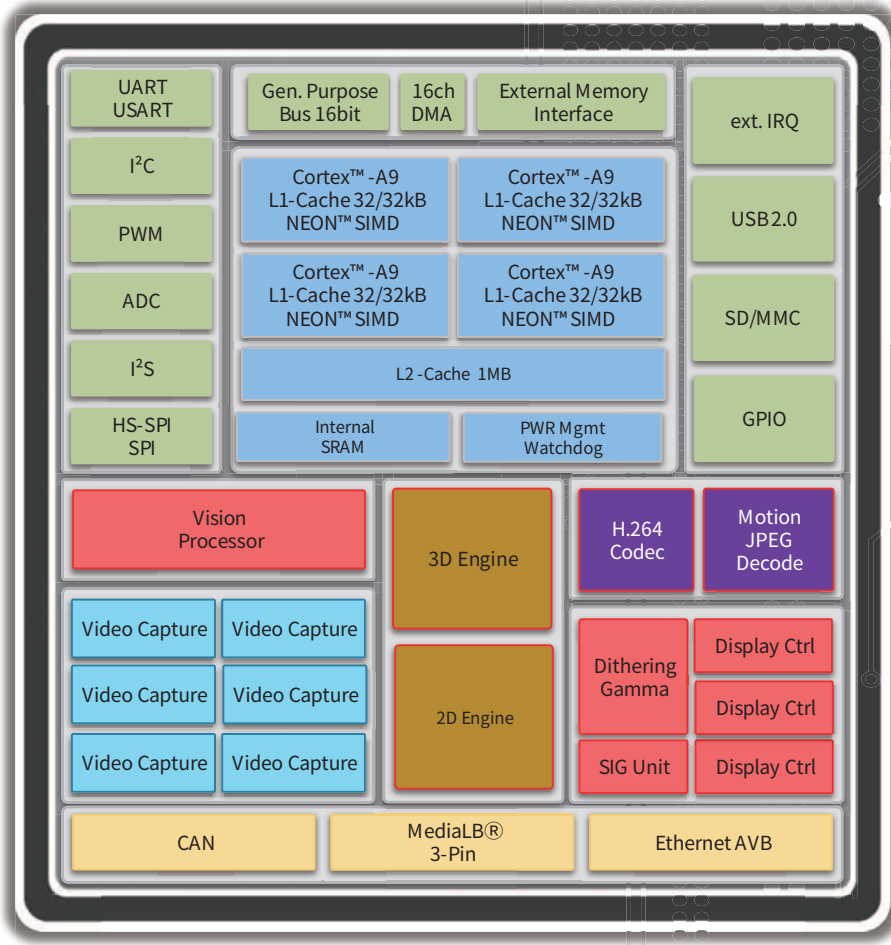

## 炫动科技 液晶仪表 新视界 新高度

### Socionext全新液晶仪表解决方案 ——一寸方圆、全新天地——

- ▶ 高清360度全景成像系统，实时多视角监控、ADAS辅助驾驶、高清4路1080P行车记录仪。
- ▶ 全高清液晶仪表，高性能图像引擎，实现多个显示屏的集成显示，降低整个系统的成本。
- ▶ 专业HMI制作工具“CGI Studio”，完美2D/3D渲染，极大地提高开发效率，符合ISO26262安全标准。

加贺富仪艾电子（上海）有限公司

	Emerald -P/M MB86R12/13	Triton -C MB86R24	Miranda SC1810
CPU	SingleARM® Cortex™ -A9 1x 533MHz (automotive)	DualARM® Cortex™ -A9 2x 533MHz (automotive)	Quad ARM® Cortex™ 10-A9 4x 1GHz (automotive)
Display	Display Controller 3x up to 1600x600@60Hz Up to 8 Layers	Display Controller 2x up to 1920x720p@60Hz, 1x up to 1920x1080p(FPD - LINK) Up to 8 Layers	Display Controller 2x up to 1920 x108 0@60Hz, 1x up to 1920x1080p(FPD-LINK) Up to 8 Layers
Graphics	socionext 3D Engine  socionext 2D Engine (SEERIS)	IMG SGX543 3D Engine  socionext 2D Engine (SEERIS)	IMG S8XE 3D Engine  socionext 2D Engine (SEERIS)
Capture	Video Capture 1x1920x1080, 3x1280x720	Video Capture 6x 1920x1080	Video Capture 6x 1920x1080
Memory	DDR2 - 800,DDR3 - 800/1066 x16, x32	DDR3/3L - 800/1066 x16, x32, x64	DDR3 - 1866/DDR3L - 1600 x16, x32, x64
I/O	Standard I/O I <sup>2</sup> C, I <sup>2</sup> S, UART, SPI, APIX2(R12)	Standard I/O I <sup>2</sup> C, I <sup>2</sup> S, UART, SPI, FPD - Link	Standard I/O I <sup>2</sup> C, I <sup>2</sup> S, UART, SPI, FPD-Link
	Network CAN, MOST, Ethernet	Network CAN, MOST, Ethernet	Network CAN, MOST, Ethernet -AVB
Other			VPU Socionext Vison Processor (Open VX)  VIDEO H.264 Enc/Dec,M-JPEG Dec